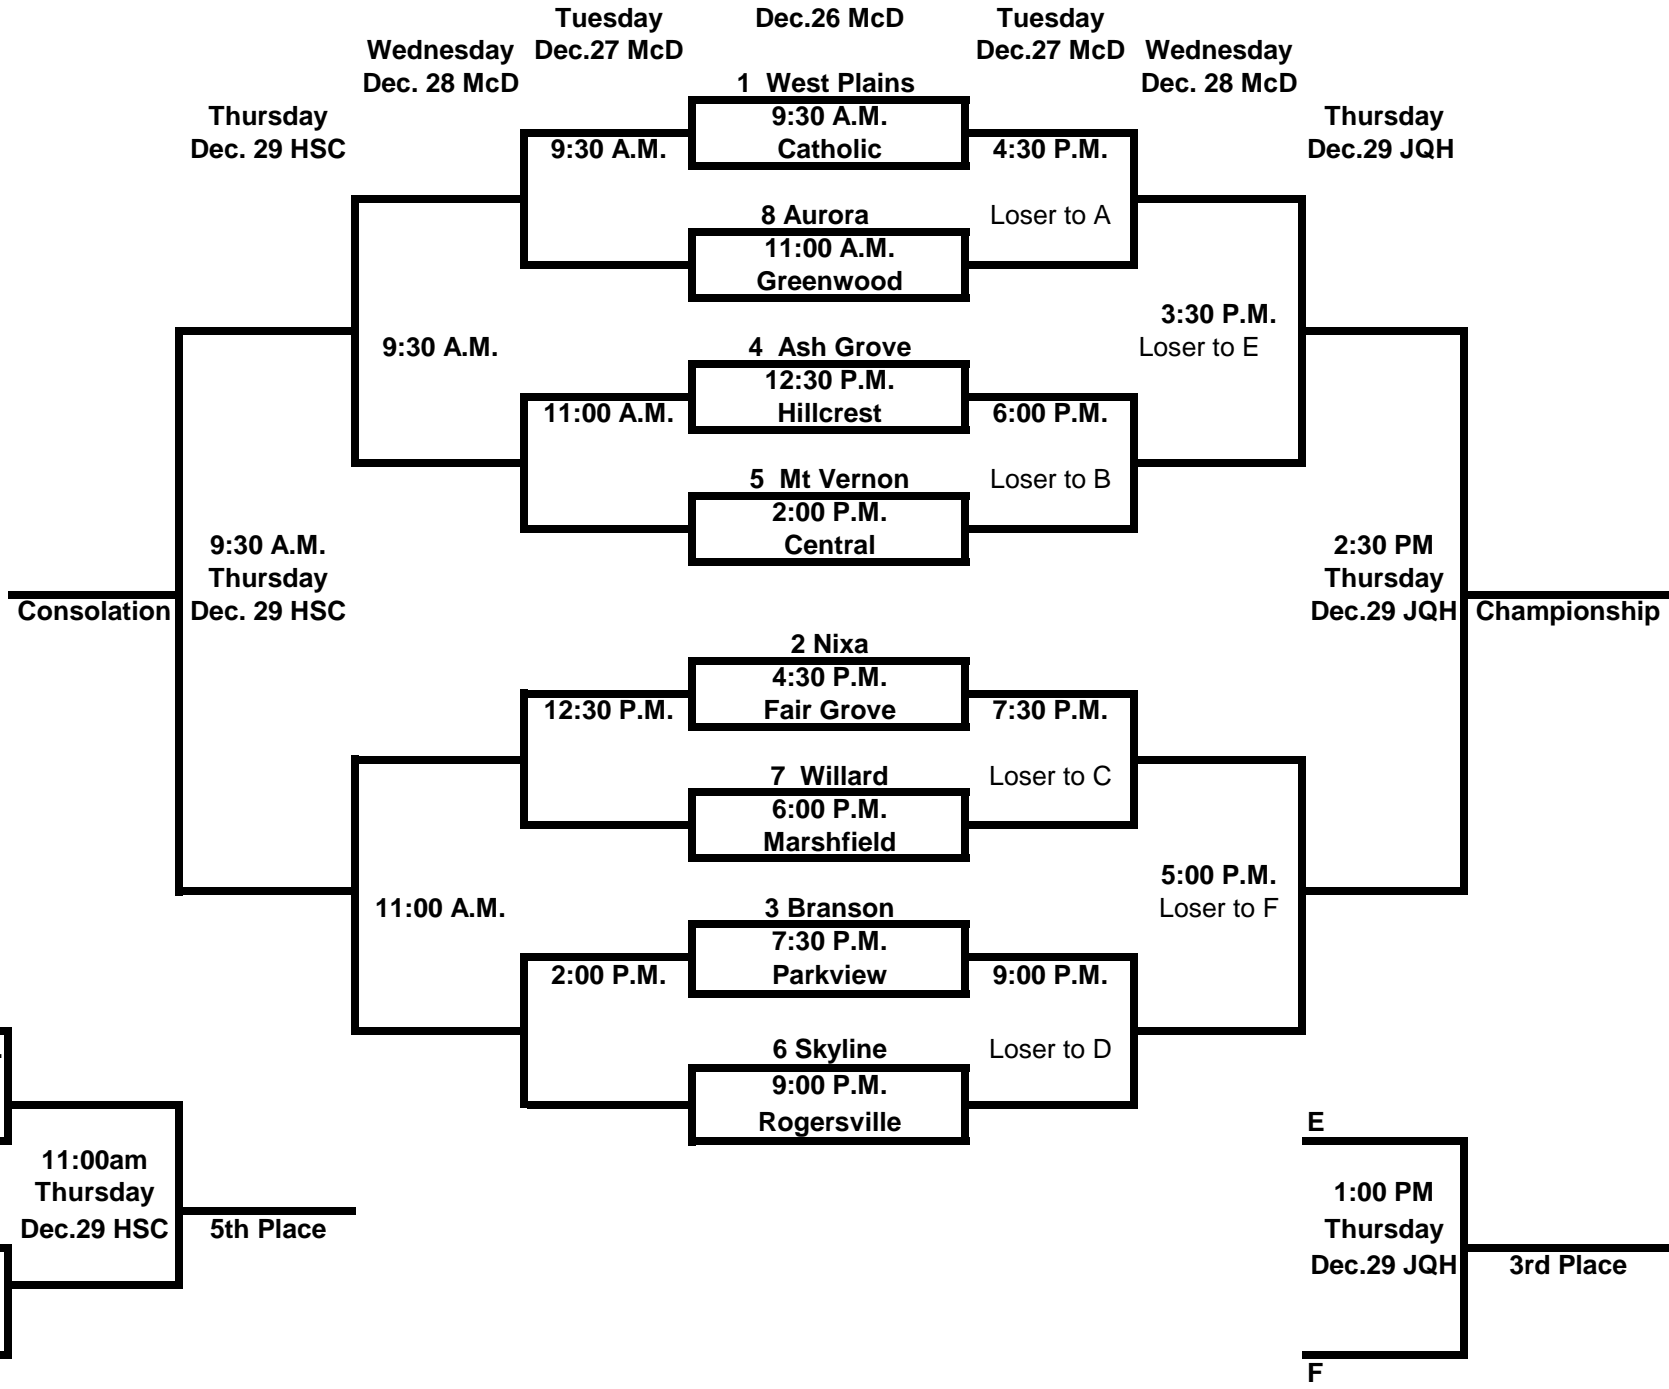

**2011 Pink and White  
Dec.26 McD**

A  
12:30 P.M.  
Wed.  
Dec. 28

B  
11:00am  
Thursday  
Dec.29 HSC

C  
2:00 P.M.  
Wed.  
Dec. 28

D

E  
1:00 PM  
Thursday  
Dec.29 JQH

F