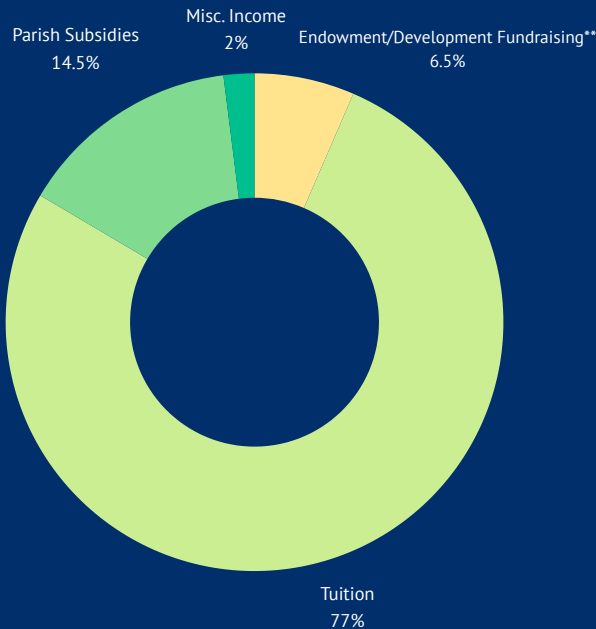

Enrollment for the 2022-2023 school year included 369 high school students, 618 elementary students, 277 middle school students, and 126 preschool students, totaling 1,390 students.

Generous subsidies from the participating parishes provide a significant portion of our budget. Tuition and fundraising all contribute to meet the System's financial needs.

THANK YOU DONORS!

THE FINANCIALS

2022-23 Actual Revenue Operating Fund

2022-23 Actual Expenses Operating Fund

Annual Fund Campaign 2022-23: **\$155,002***

Soiree: **\$245,835***

Emerald Evening: **\$745,198***