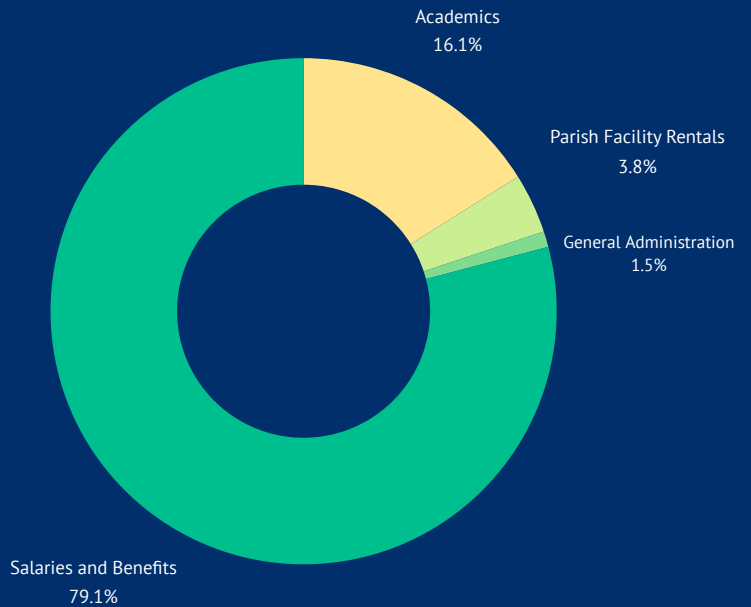

THE FINANCIALS

2022-23 Actual Revenue Operating Fund

2022-23 Actual Expenses Operating Fund

Annual Fund Campaign 2022-23: **$155,002***

Soiree: **$245,835***

Emerald Evening: **$745,198***

Designated Gifts: **$138,307**

Total Development Revenue to Endowments from Fundraisers
(includes The Shepherds' Fund): **$1,983,753**

*Denotes fundraisers that a percentage is designated to the endowment fund. The total of all endowment funds held in the name of Springfield Catholic Schools, including scholarship endowments, is $21,079,723. Accountants' Compilation Report and Financial Statements reviewed by FORVIS. Full financial reports are available at the Central Office.

**Does not include designated gifts or contributions to the endowment, including The Shepherds' Fund.